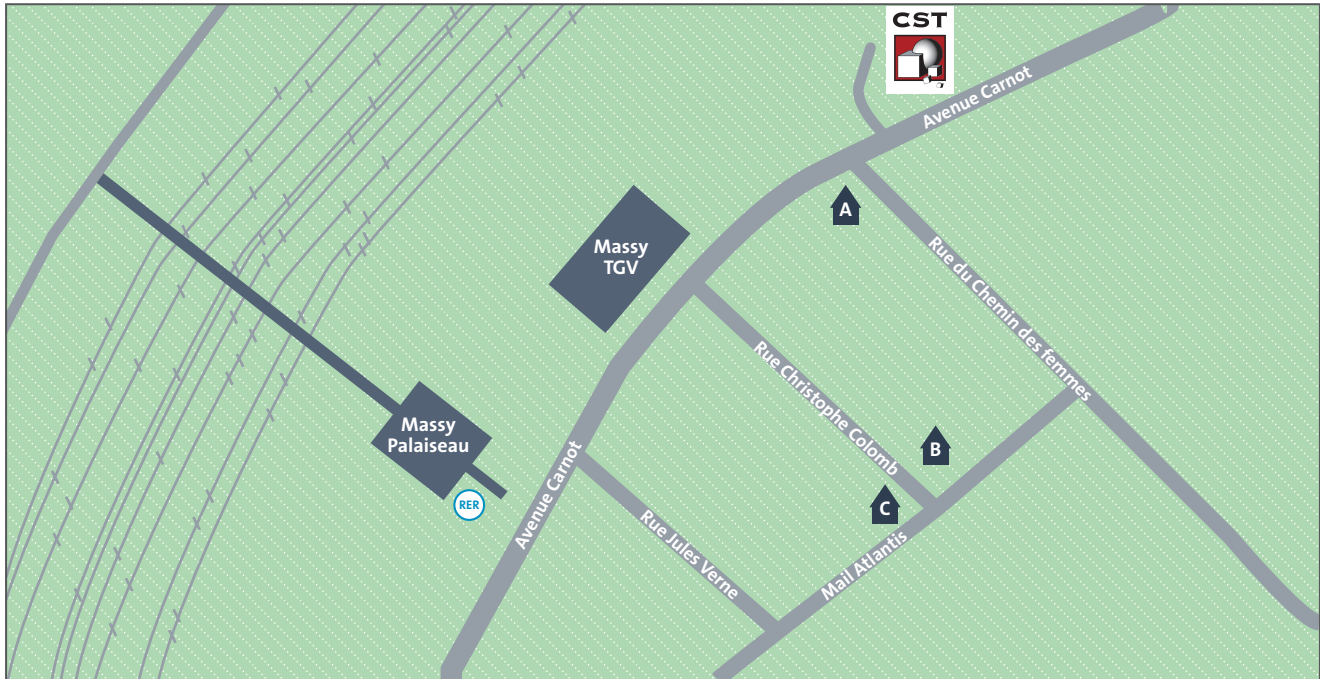

HOW TO FIND CST FRANCE

Our French sales and support teams are based in the industrial area of Massy close to Paris.

PLANES ACCESS

Aéroport Roissy Charles de Gaulle (1h30): Direct with RER B.

Aéroport Orly (0h30): Shuttle OrlyVal to Antony and RER B.
Direction Saint Remy les Chevreuse.

TRAIN ACCESS

Closest Train station is **Massy Gare TGV**. All other train stations in Paris are reachable by Metro or RER B or C.

Gare de l'Est (1h00), **Gare du Nord** (direct with RER B) (0h50),
Gare de Lyon (0h40), **Gare Montparnasse** (0h45).

RER B AND C ACCESS

Station **RER Massy Palaiseau** – Exit side “Gare TGV”.

GPS COORDINATES

Latitude: 48.729048 (N 48 43 44.6)

Longitude: 2.266311 (E 2 15 58.7).

Public Parkings close to the office.

ACCOMMODATION*

A Hôtel Mercure Paris Massy Gare TGV

B Residhome Paris Massy

C Séjours & Affaire Atlantis – Massy

* Please note, CST accepts no responsibility for the quality of service provided.