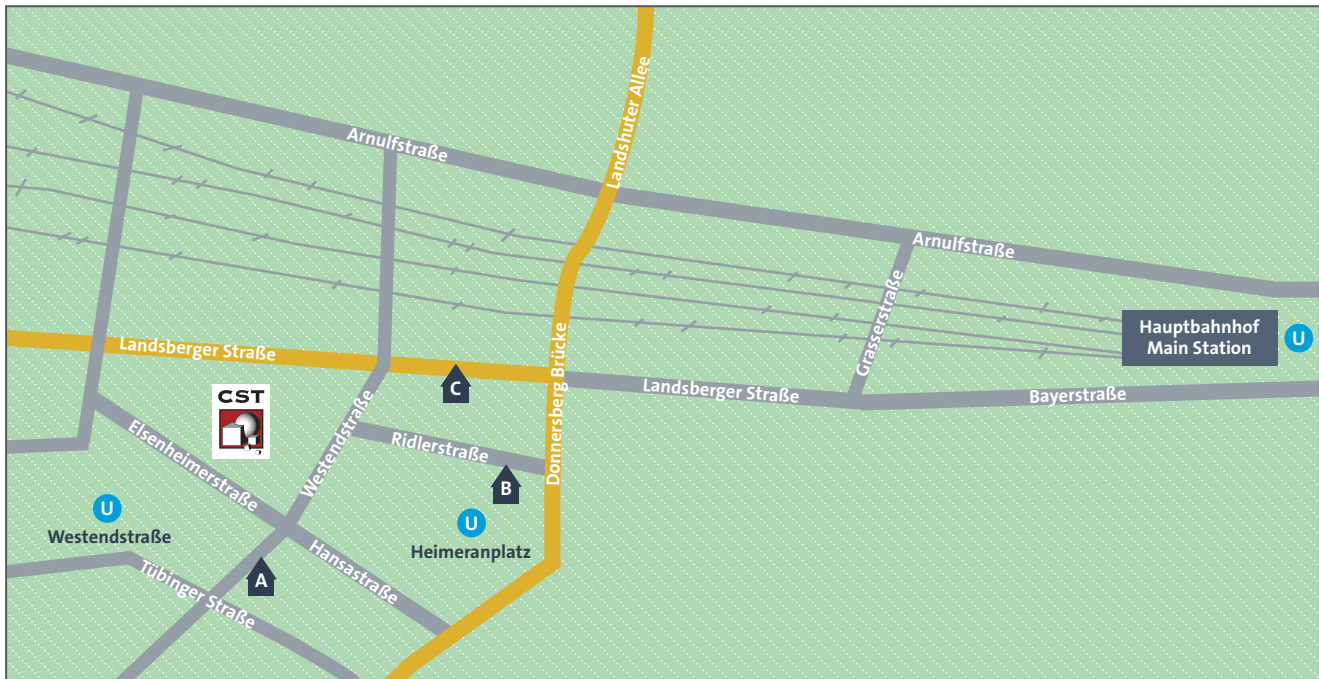

HOW TO FIND CST MUNICH

CST is located in the Office Center WEST 4, in the same building as the HIT supermarket.

BY CAR

- Coming from any motorway: Join the “Mittlerer Ring” and use the exit “Laim/Heimeranplatz”.
- Drive in a north-westerly direction to get to “Elsenheimerstraße”.
- Enter the parking garage on the left side of the WEST 4 building.

BY UNDERGROUND FROM MUNICH MAIN STATION (Münchner Hauptbahnhof)

- Use underground U4 or U5 into the direction of “Laimer Platz”.
- Exit at station “Westendstraße”.
- Walk in a north-easterly direction along “Westendstraße” and turn left into “Elsenheimerstraße”.